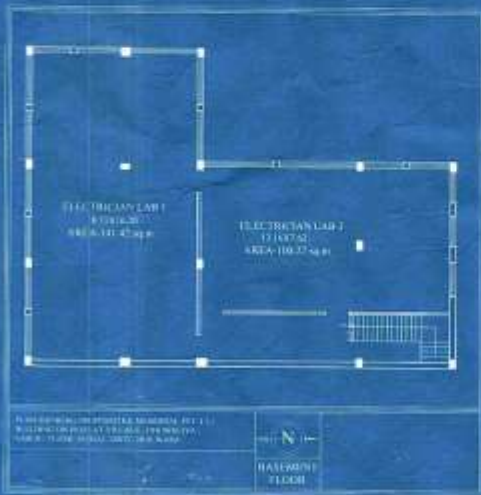

SITE PLAN

PLAN SHOWING PROPOSED KK MEMORIAL PVT. T.I.T BUILDING ON PLOT AT VILLAGE - DHUWALIYA, SARERI, TEHSIL, HURDA, DISTT- BHILWARA