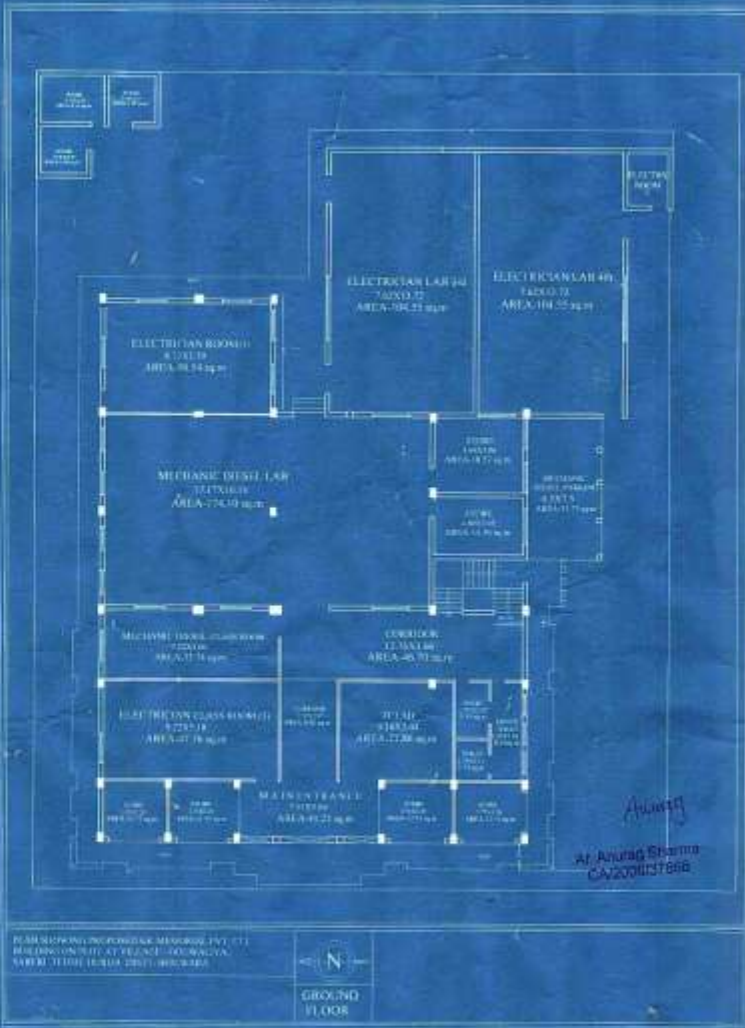

SITE PLAN

PLAN SHOWING PROPOSED KK MEMORIAL PVT. T.I.T BUILDING ON PLOT AT VILLAGE - DHUWALIYA, SARERI, TEHSIL, HURDA, DISTT- BHILWARA