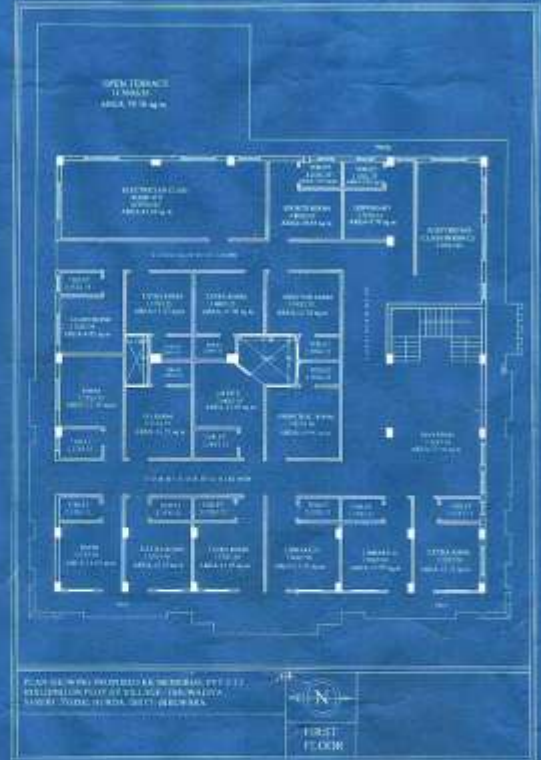

SITE PLAN

PLAN SHOWING PROPOSED KK MEMORIAL PVT. T.I.T BUILDING ON PLOT AT VILLAGE - DHUWALIYA, SARERI, TEHSIL, HURDA, DISTT- BHILWARA